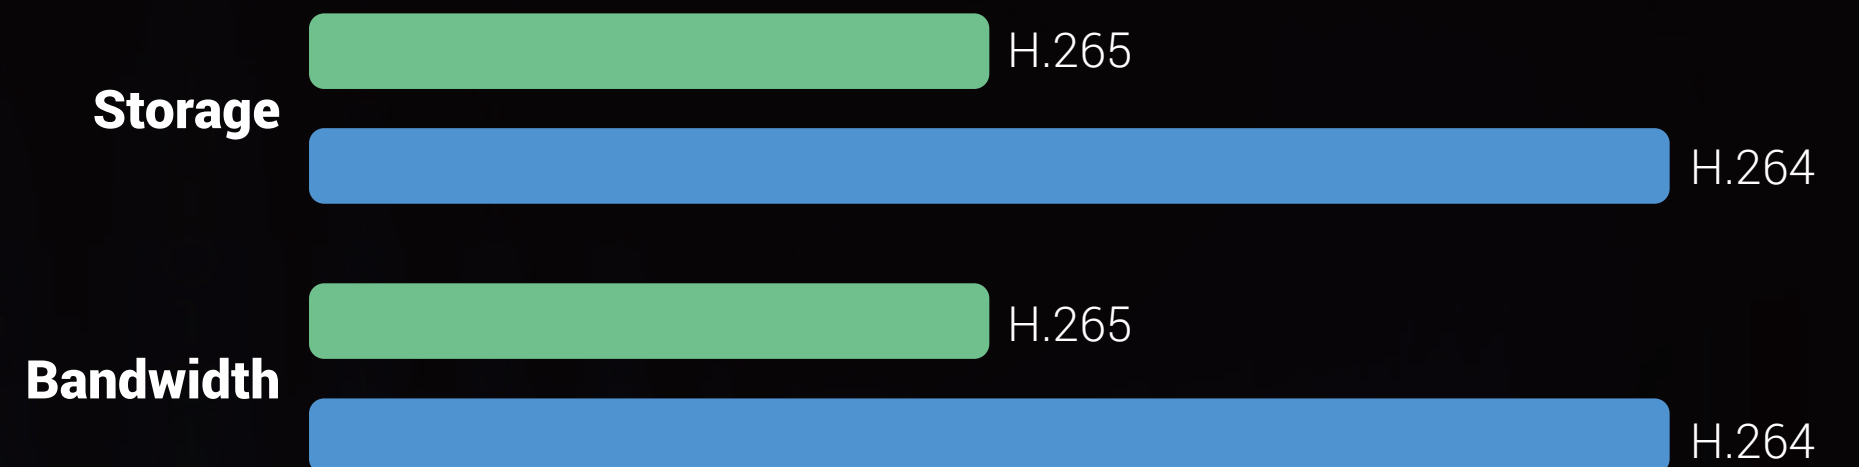

Save money on storage and bandwidth.

The camera features the advanced H.265 video compression technology, achieving better video quality with only half the bandwidth and half the storage space of the previous H.264 video compression standard.