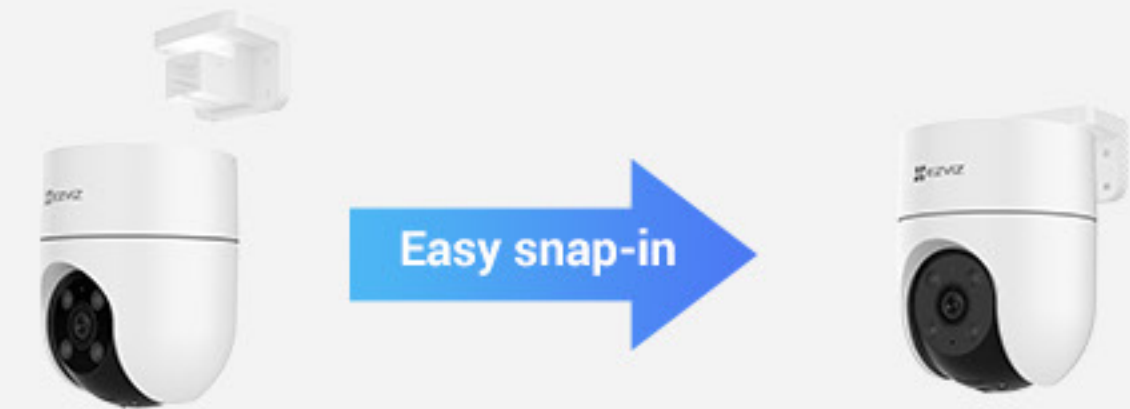

## Pan & Tilt Wi-Fi Camera

## Elegant design with reliable Wi-Fi connection

Compact in design to go under the eaves or on an exterior wall, the H8c comes equipped with high-performance, built-in dual antennas to ensure stable, strong camera connection.

## Sturdy and durable for everyday use

EZVIZ designed the H8c to bring simple, long-lasting, and worry-free protection to every family. Its weatherproof enclosure stands strong even in harsh weather.

## Detachable mount plate makes installation easy

---

The H8c facilitates the setup process. Its mounting base can be detached from the camera body to get installed first, eliminating the need to hold the whole camera in place while you search for the best installation spot.