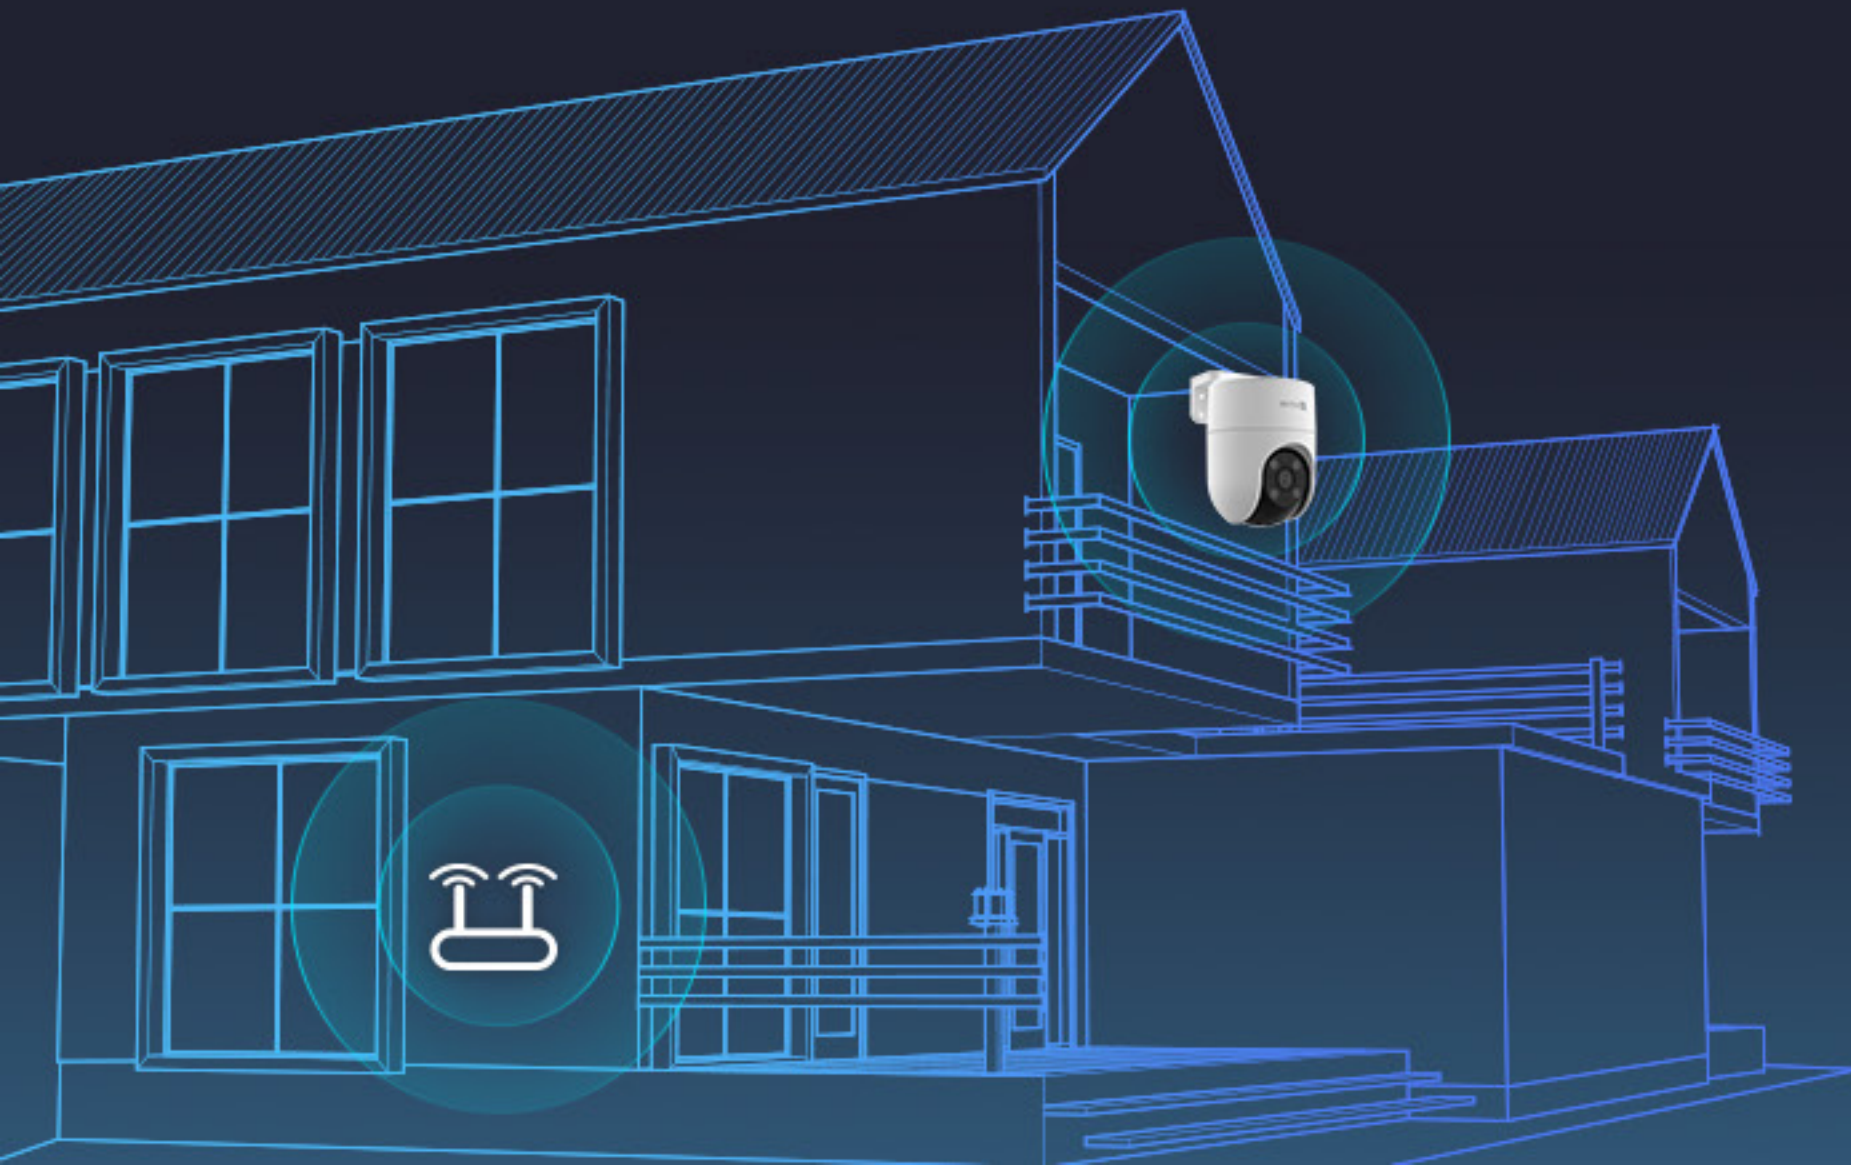

- **Black-and-white night vision**

If you don't want the lighting to disturb your neighbors, just go with the infrared night vision by changing on the EZVIZ App.

- **Smart night vision**

Or, let the camera decide. In smart mode, the camera will automatically light up the environment upon detection of human motion.

## Elegant design with reliable Wi-Fi connection

Compact in design to go under the eaves or on an exterior wall, the H8c comes equipped with high-performance, built-in dual antennas to ensure stable, strong camera connection.