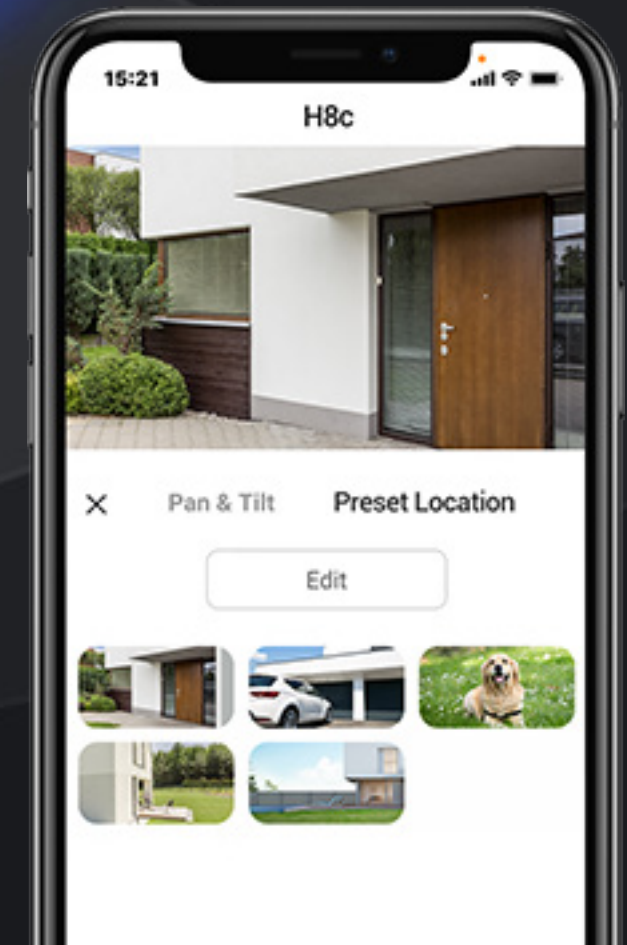

## Pin down the spots that matter to you most

No matter how complicated the tracking is, the camera always knows it's way back to your preferred viewing angle. You can pinpoint up to 12 angles via the EZVIZ App. Just click on your pre-set dots and the camera will automatically resume its place.

*Front Door*

*Front Yard*

*Garage*

*How can I help you?*

*You have a delivery*

## Hear and speak with visitors as if you were there

With the H8c, you can simply use your smartphone to hear and speak to a deliveryman, greet guests, or ask strangers to leave your property – even if you're not home.