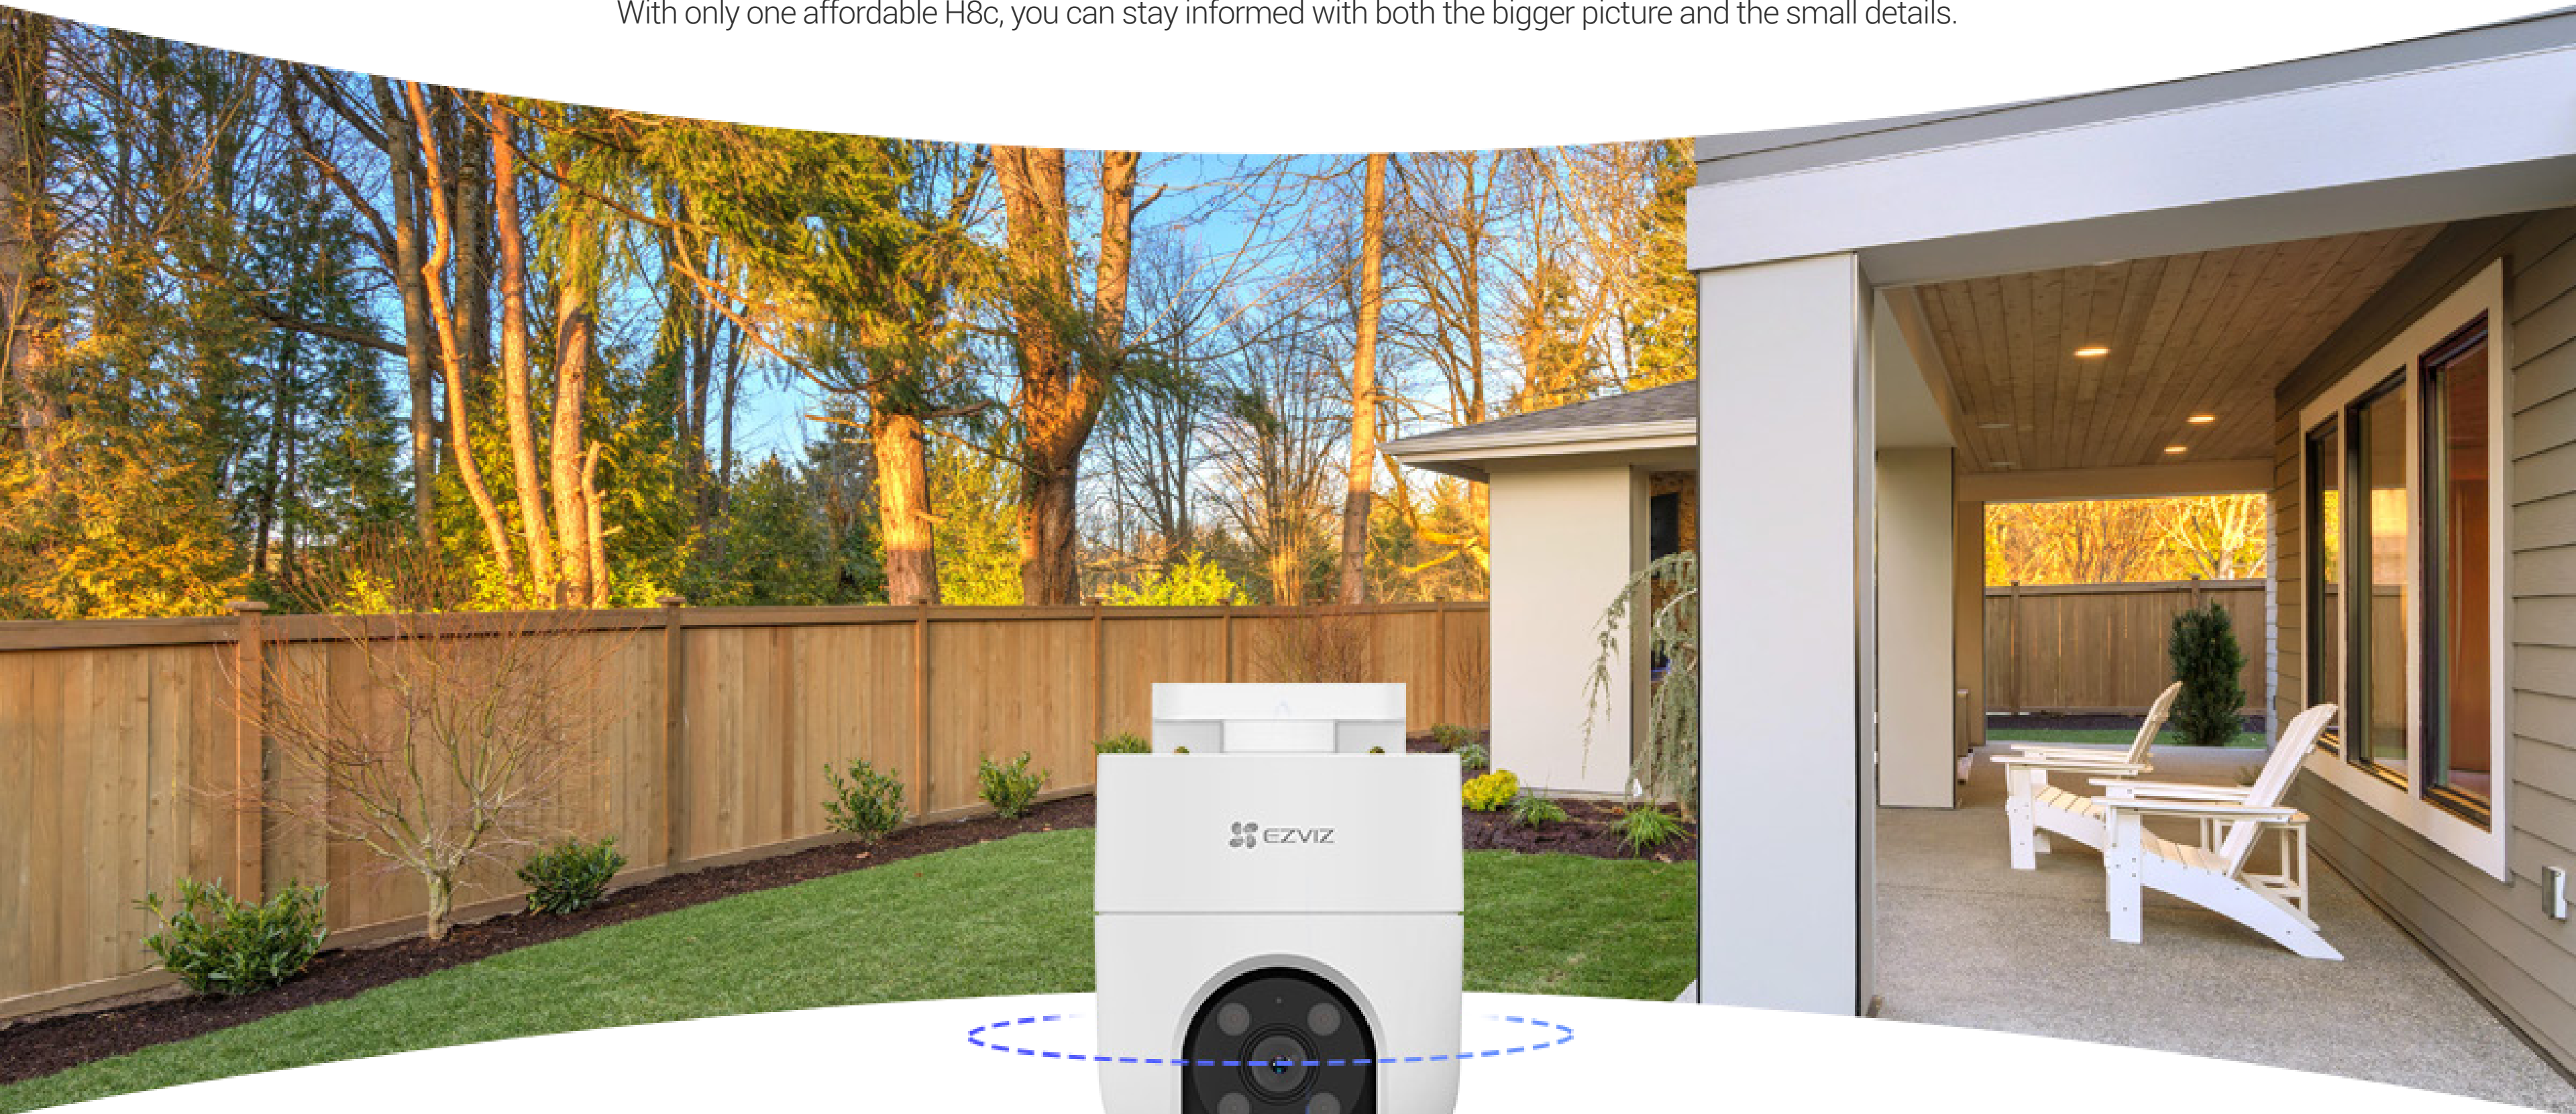

Crisp, 360-degree vision means no gray areas

Can't get a wide enough picture with your current security camera? Hesitant about the huge investment on a multi-camera security system? The motorized H8c reduces blind spots in monitoring so you see every corner that matters. It renders sharp images in 1080p resolution, too.

With only one affordable H8c, you can stay informed with both the bigger picture and the small details.

350°
Horizontal