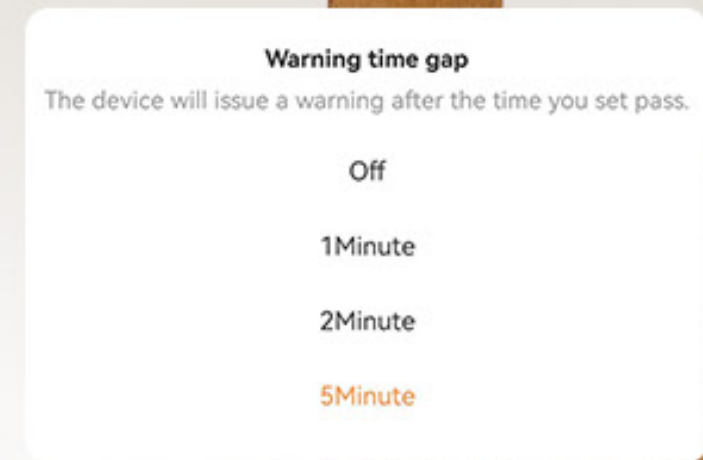

### A sensor that checks the doors and windows for you

Doors, windows, pet gates – forget about having to check and re-check if they're open or shut. Install the T2C Open/Close Sensor anywhere you need it, and check on your home in real time. If anyone forcibly breaks in, you will hear a loud alarm and receive a mobile alert right on your smartphone. Enjoy the assurance that comes with a protected home.

Open / Close Detection

Instant Alerts via EZVIZ App

Anti-Tamper Alarm

Peel-and-Stick Installation

Energy-Saving Design With Long Battery Life

Smart Integration With EZVIZ Cameras<sup>2</sup>

# Know if your doors are left open, or get opened

Can't remember whether you've shut your windows tight when leaving home? With the T2C, you can check the open/close status anytime and anywhere on your smartphone. And if someone tries to open a door or window, you'll receive alerts directly to your smartphone.

## Install it anywhere for the protection you need

This mini-size sensor fits easily in your home environment – just peel the sticker and place it anywhere. It makes your home access safe, and guards your loved ones while you're out.