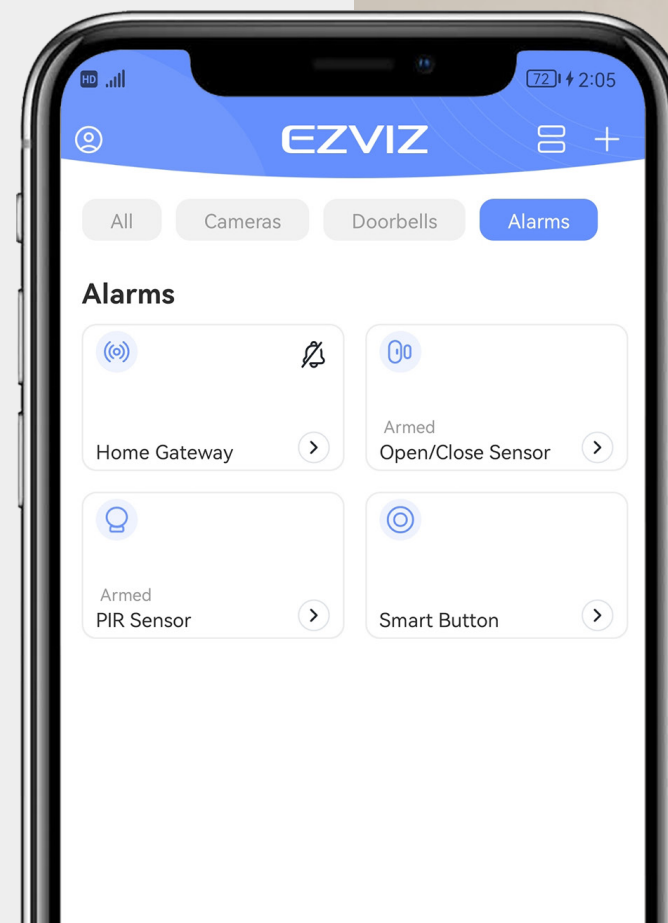

## Install it anywhere for the protection you need

This mini-size sensor fits easily in your home environment – just peel the sticker and place it anywhere. It makes your home access safe, and guards your loved ones while you're out.

## Link it up with your camera to see who enters

Integrate your T2C with your EZVIZ cameras<sup>1</sup> for enhanced protection – all using the EZVIZ App. You can set the linked camera to begin auto-recording for 5 seconds whenever the door is opened<sup>3</sup>.

## Anti-tamper alarm for added protection

For extra peace-of-mind, the sensor alerts you immediately when anyone forcibly removes its cover.

**EZVIZ** Just now

ezviz

Open-close Detector Lid Opened

## Expand your EZVIZ alarm system

The open/close sensor can be conveniently added to your EZVIZ sensor system for expanded protection. You can manage and arm the system using the free mobile app from EZVIZ.